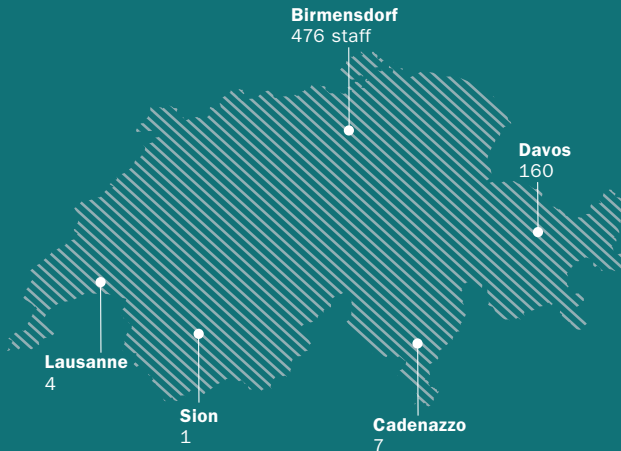

103

Annual budget in million Swiss francs

Highlights in 2023

SNSF funding for the analysis of global vegetation zones and of heat waves in rivers

Appointed:
Professor
of Glaciology

Published:
Book about lichens,
describing field
excursions

Open Door event
in Davos:
2000 interested
visitors at SLF

Locations and cooperation

We maintain more than 6000 test, observation and experimental sites, large-scale test facilities, and laboratories in all language regions of Switzerland. We also cooperate actively with partners from all over the world.