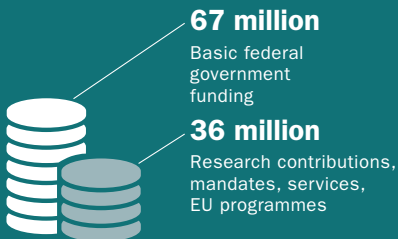

2024

Swiss Federal Research Institute WSL

Research for people and the environment in a changing world

Knowledge

We generate knowledge about the environment via scientific publications, lectures, the DIAGONAL magazine, information for specialists, events and websites.

Finances

We are mainly funded through a basic contribution from the federal government, with additional contributions for research from the Swiss National Science Foundation (SNSF), other foundations, and the EU, as well as contracts with state and private entities.